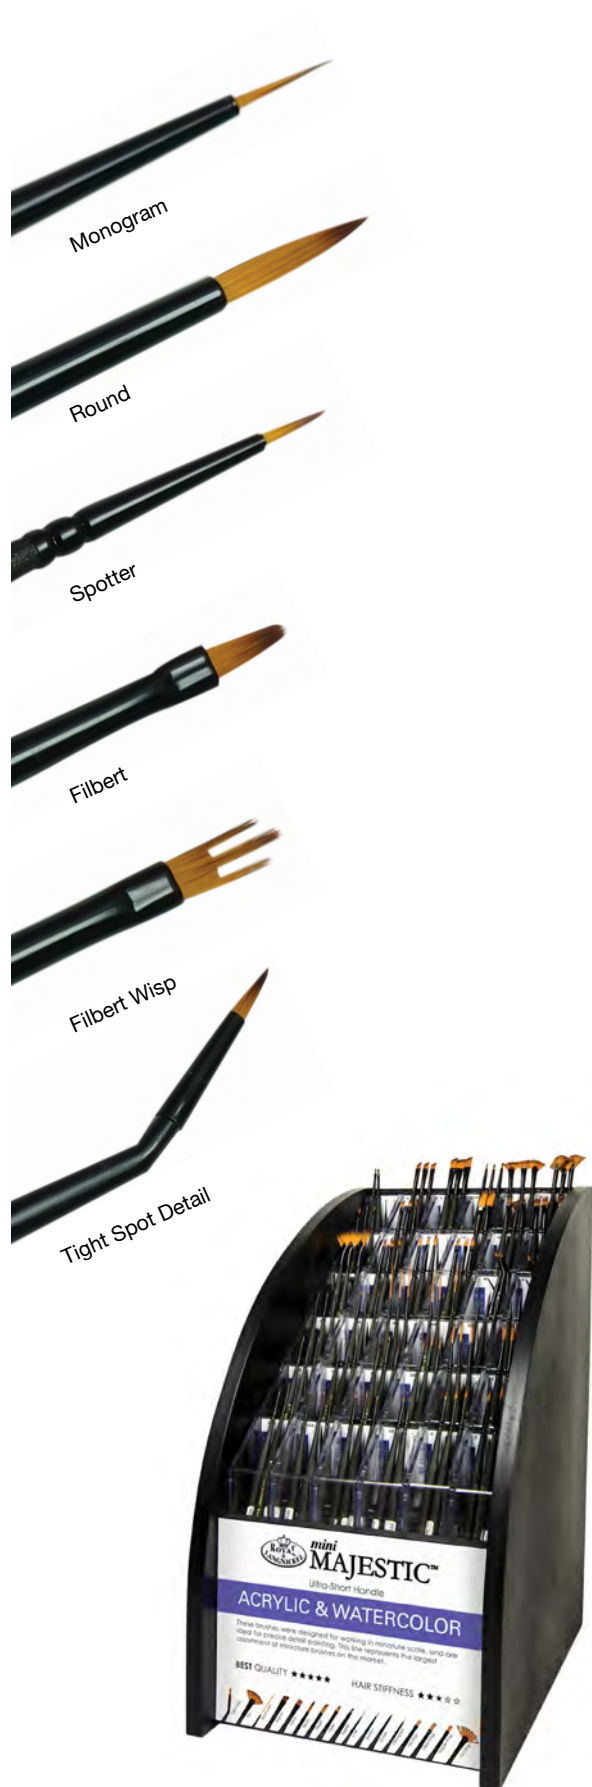

Royal & Langnickel Brushes

Mini Majestic Brushes

Product code	Description	MOQ	PQ
ERER4200M20/0	Mini Majestic Monogram 20/0	3	3
ERER4200M30/0	Mini Majestic Monogram 30/0	3	3
ERER4200R20/0	Mini Majestic Round 20/0	3	3
ERER4200R12/0	Mini Majestic Round 12/0	3	3
ERER4200R3/0	Mini Majestic Round 3/0"	3	3
ERER4200R2/0	Mini Majestic Round 2/0"	3	3
ERER4200R0	Mini Majestic Round 0	3	3
ERER4200R2	Mini Majestic Round 2	3	3
ERER4200R4	Mini Majestic Round 4	3	3
ERER4200SP3/0	Mini Majestic Spotter 3/0"	3	3
ERER4200SP20/0	Mini Majestic Spotter 20/0	3	3
ERER4200T2	Mini Majestic Filbert 2	3	3
ERER4200T10/0	Mini Majestic Filbert 10/0	3	3
ERER4200TW10/0	Mini Majestic Filbert Wisp 10/0	3	3
ERER4200TS0	Mini Majestic Tight Spot Detail 0	3	3
ERER4200TS5/0	Mini Majestic Tight Spot Detail 5/0"	3	3

Mini Majestic Brush Display

Product code	Description	MOQ	PQ
EREAS4200	Mini Majestic 36 SKU Brush Asst (6 of Each Brush)	1	1