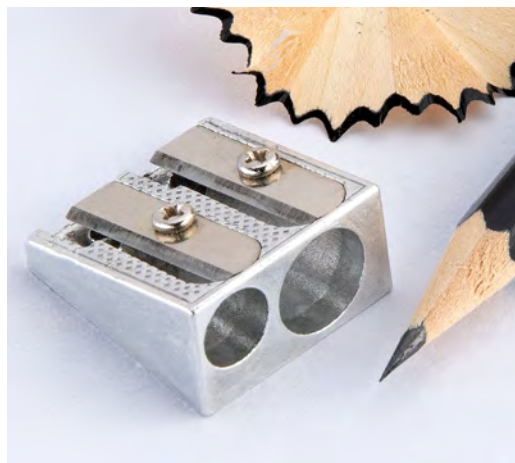

Contents

Brushes

005 - 017

Colour

018 - 029

Accessories

030 - 031

Drawing

032 - 035

Pens

036 - 037

Surfaces

038

Terms & Conditions

039